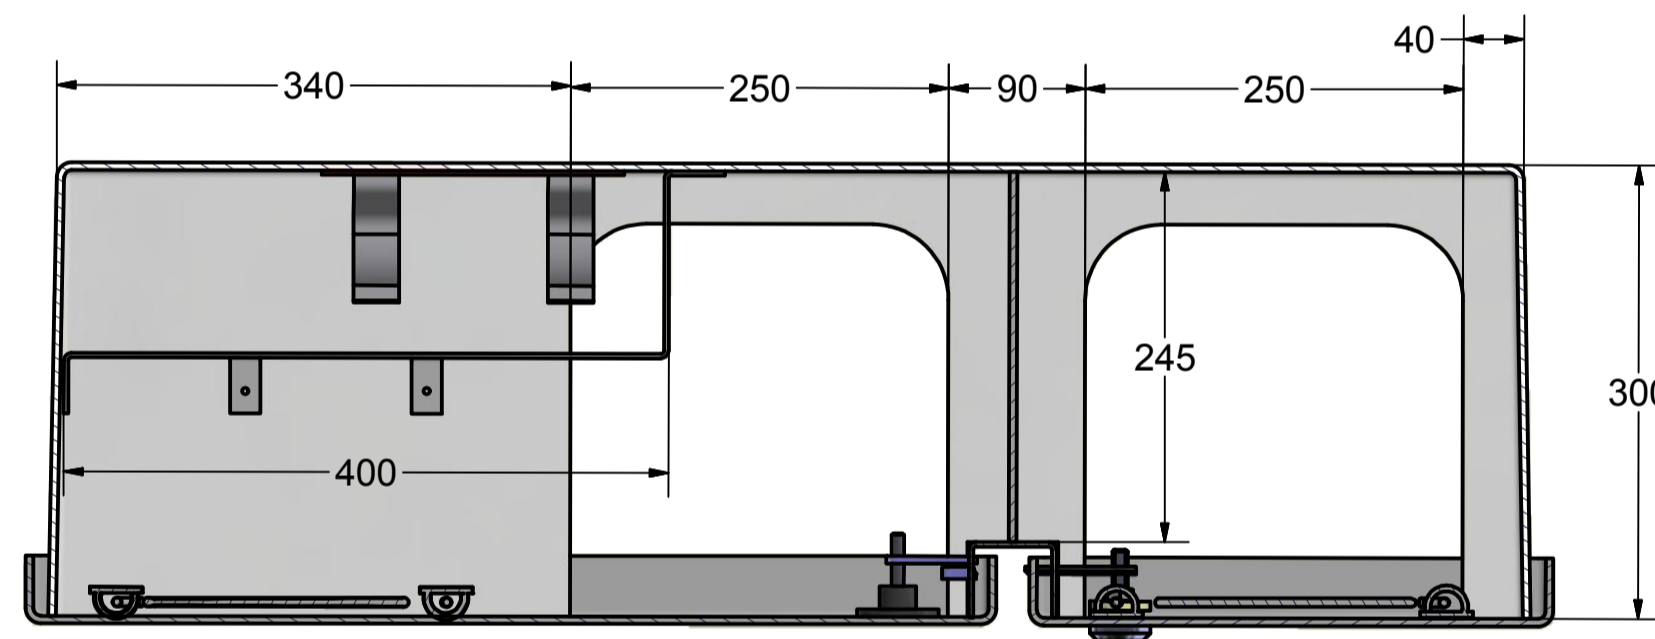

**Hydrant right,
Service Station left**

**Hydrant left,
Service Station right**

turn fastener 421890
with lash L = 58 421905 Roca

lockable turn fastener Dirak

H-H (1 : 5)

This drawing is the property of Kunststofftechnik Julitz GmbH which reserves all rights

Tolerances DIN 7168 gr.	Scale	Date	Drawn	Checked	Project:
			Name	Name	
					Designation: Fire Station Valve left/right with Service station
Alteration	Date	Name	 Tel. +49(0)41614494 Fax +49(0)41614485 julitzgmbh@aol.com		