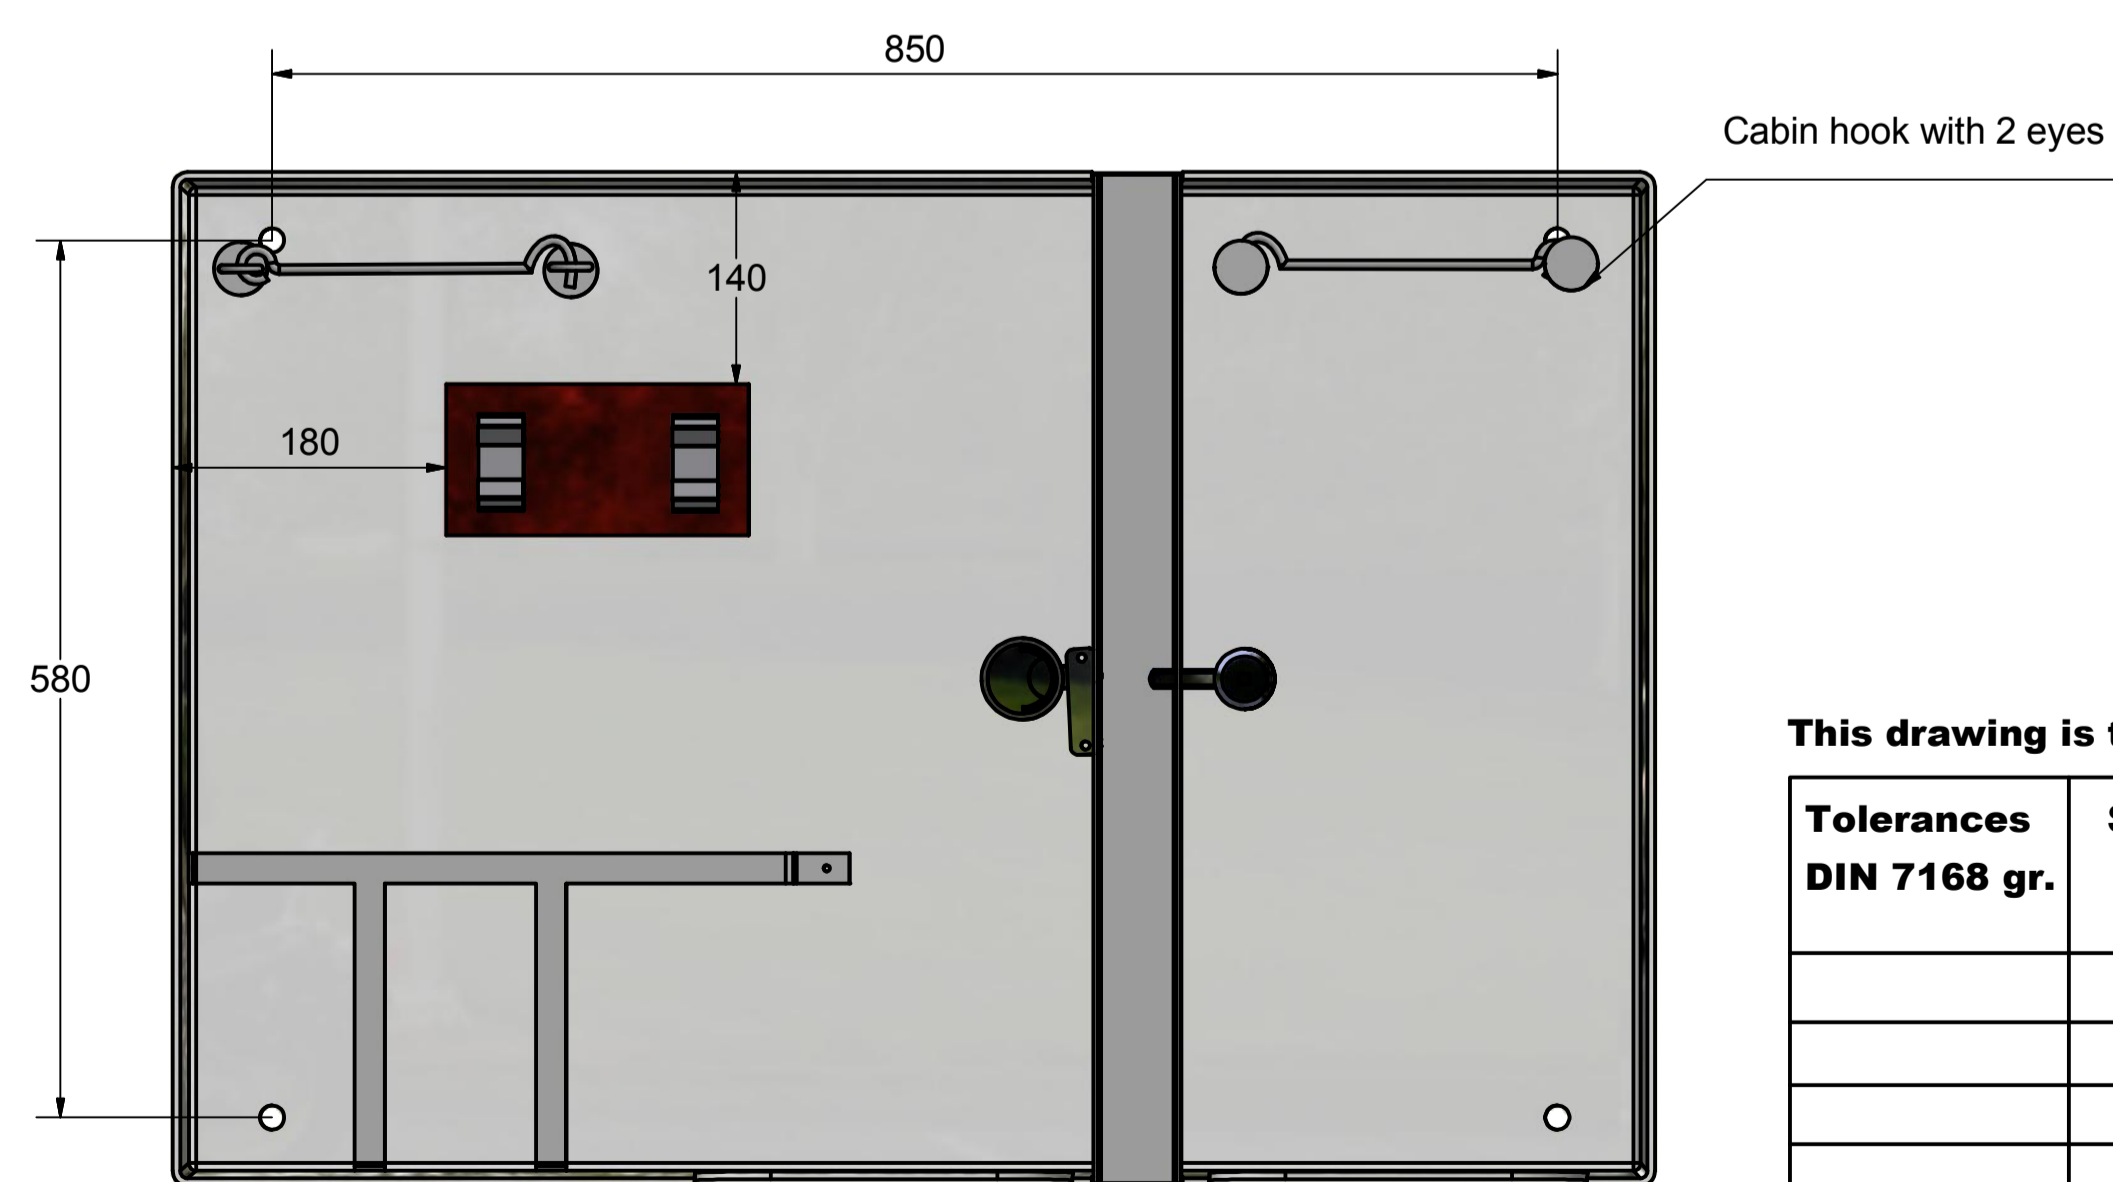

**Hydrant right,
Service Station left**

**Hydrant left,
Service Station right**

turn fastener 421890
with lash L = 58 421905 Roca

lockable turn fastener Dirak

H-H (1 : 5)

This drawing is the property of Kunststofftechnik Julitz GmbH which reserves all rights

Tolerances DIN 7168 gr.	Scale	Date	Drawn	Checked	Project:
			Name	Name	
					Designation: Fire Station Valve left/right with Service station
Alteration	Date	Name	 Tel. +49(0)41614494 Fax +49(0)41614485 julitzgmbh@aol.com		