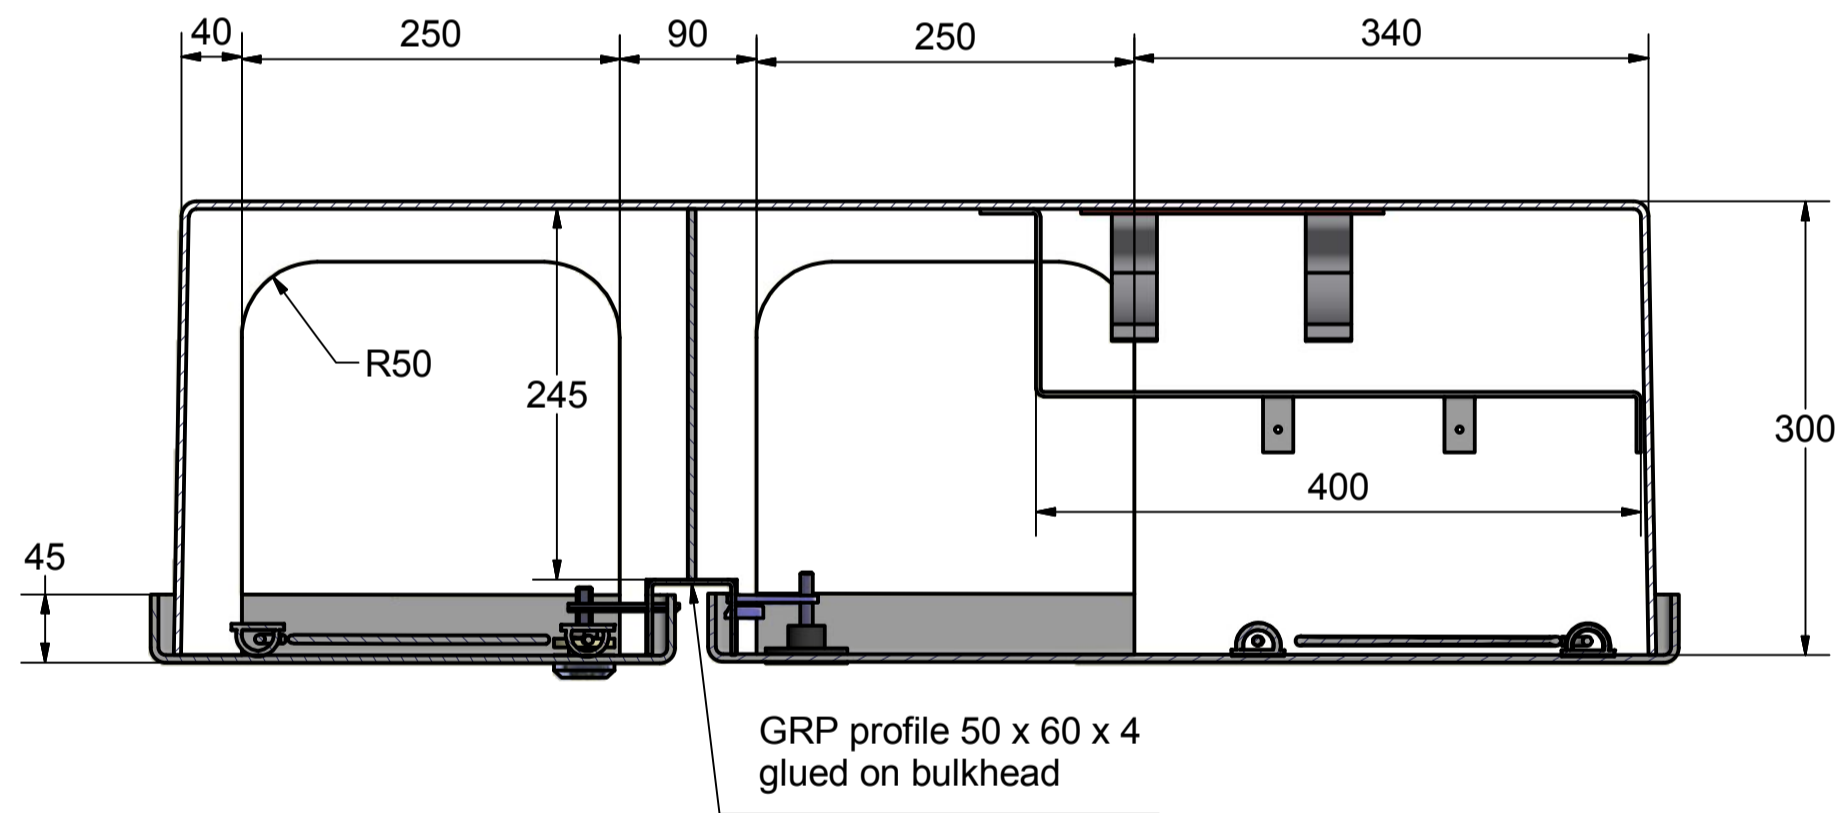

**Hydrant right,
Service Station left**

**Hydrant left,
Service Station right**

turn fastener 421890
with lash L = 58 421905 Roca

lockable turn fastener Dirak

H-H (1 : 5)

This drawing is the property of Kunststofftechnik Julitz GmbH which reserves all rights

Tolerances DIN 7168 gr.	Scale	Date	Drawn	Checked	Project:
			Name	Name	
					Designation: Fire Station Valve left/right with Service station
Alteration	Date	Name	 Tel. +49(0)41614494 Fax +49(0)41614485 julitzgmbh@aol.com		