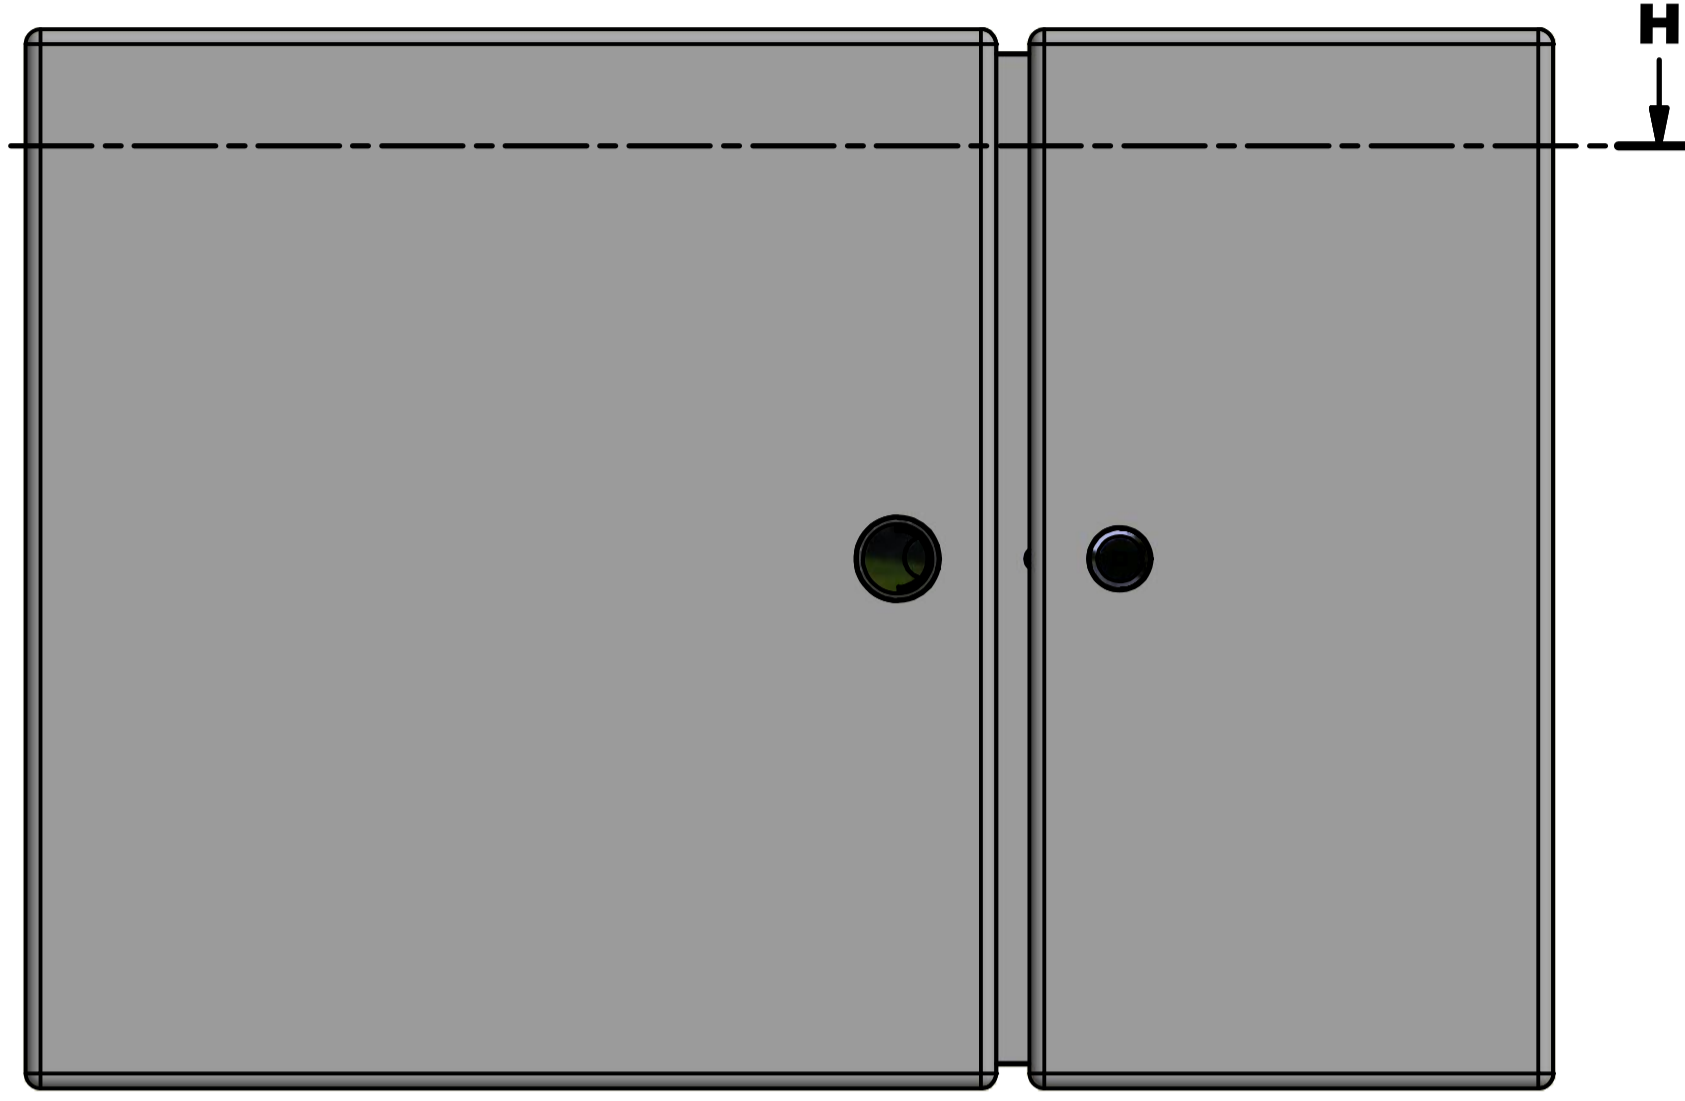

**Hydrant right,
Service Station left**

**Hydrant left,
Service Station right**

turn fastener 421890
with lash L = 58 421905 Roca

lockable turn fastener Dirak

H-H (1 : 5)

This drawing is the property of Kunststofftechnik Julitz GmbH which reserves all rights