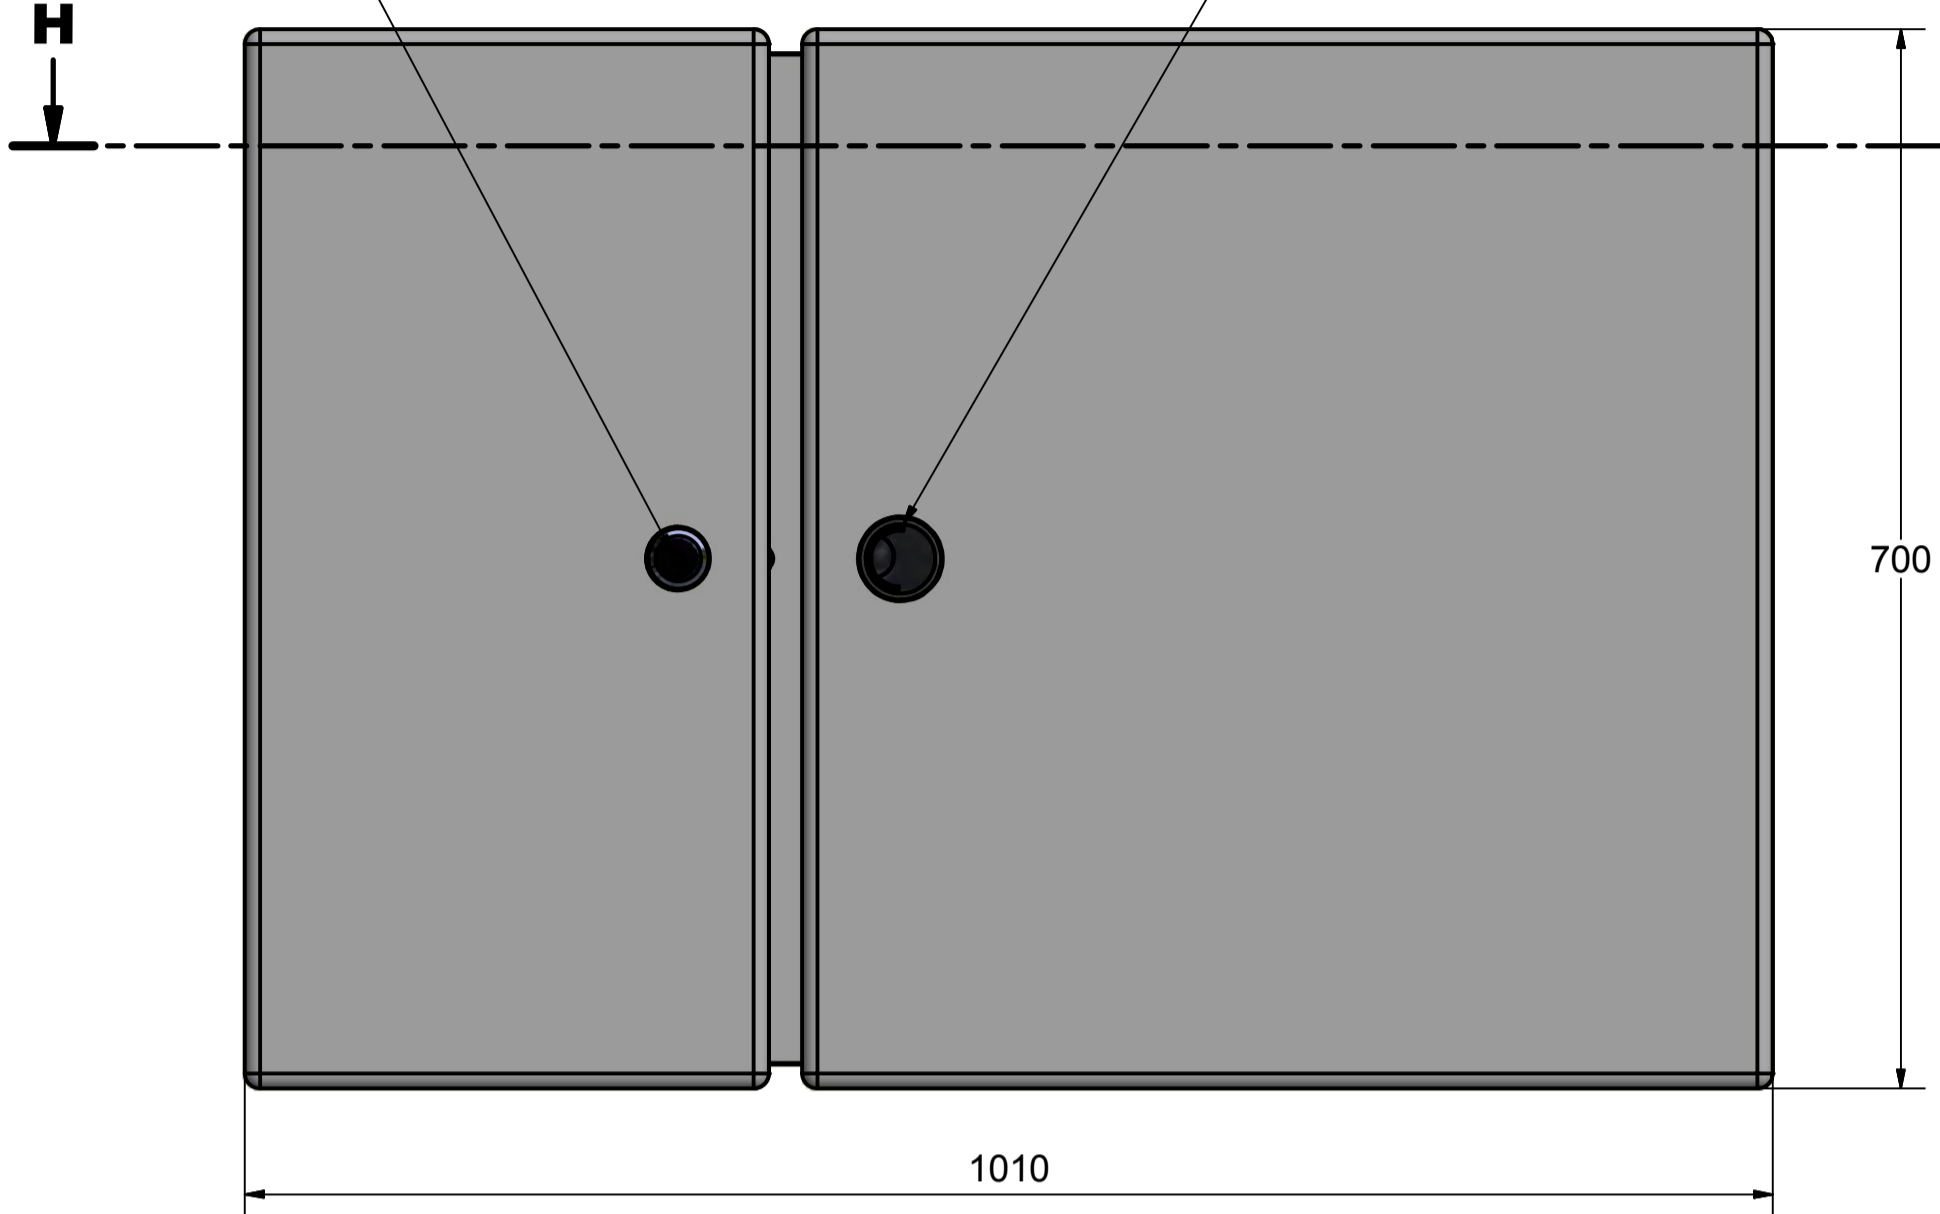

**Hydrant right,
Service Station left**

**Hydrant left,
Service Station right**

turn fastener 421890
with lash L = 58 421905 Roca

lockable turn fastener Dirak

H-H (1 : 5)

This drawing is the property of Kunststofftechnik Julitz GmbH which reserves all rights