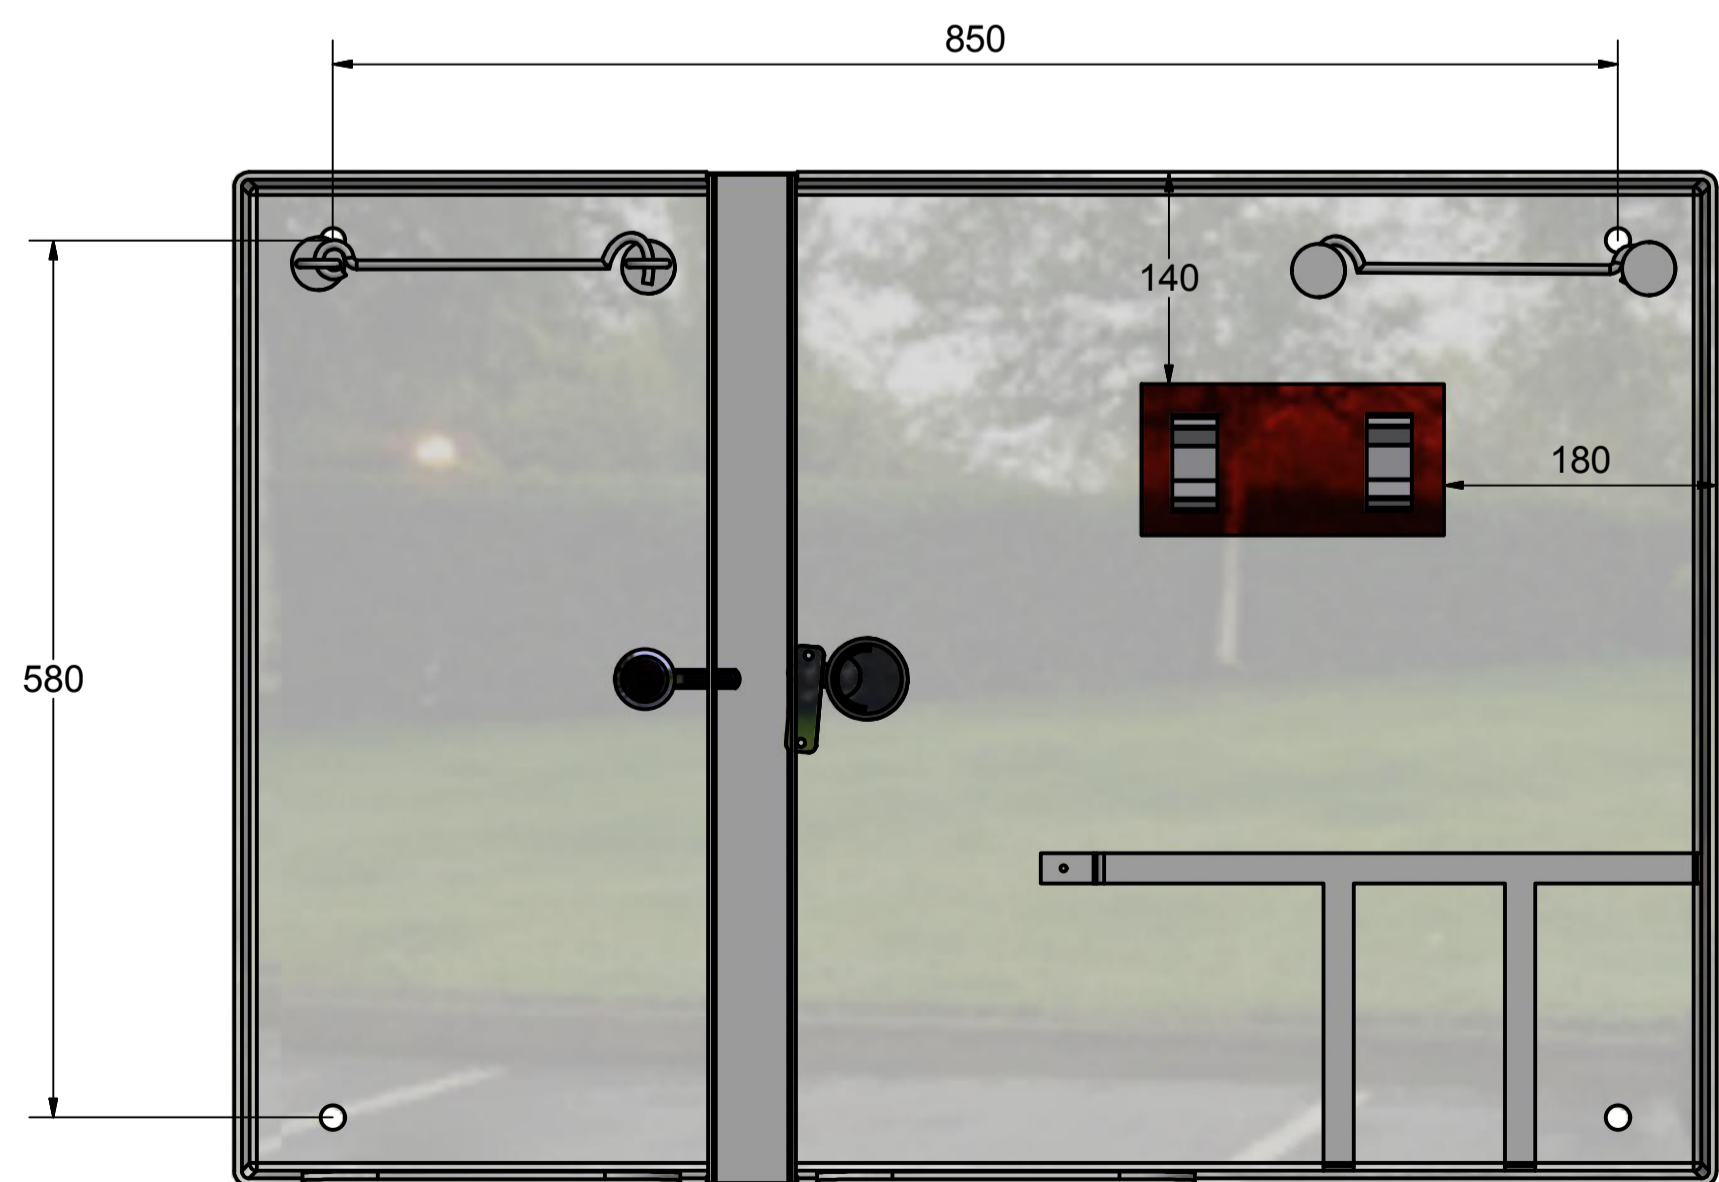

**Hydrant right,
Service Station left**

**Hydrant left,
Service Station right**

turn fastener 421890
with lash L = 58 421905 Roca

lockable turn fastener Dirak

H-H (1 : 5)

This drawing is the property of Kunststofftechnik Julitz GmbH which reserves all rights